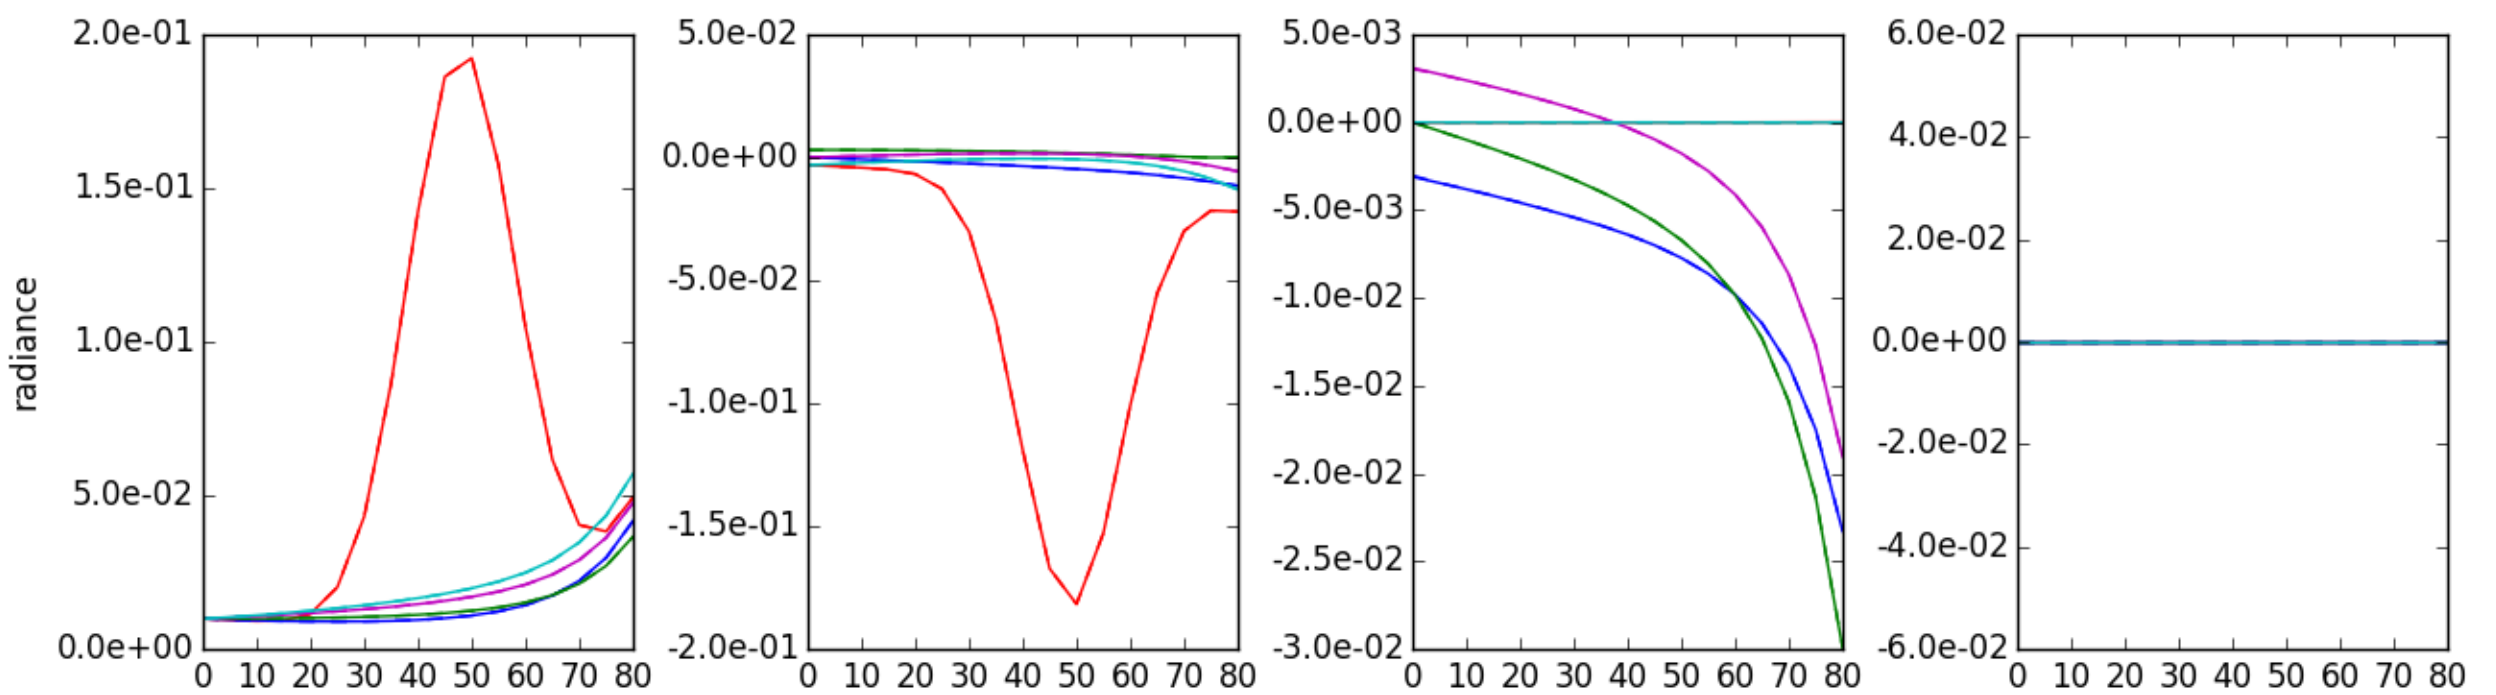

IPRT case A6, depol=0.03, altitude=0 km

MYSTIC: dashed lines TROPOS: solid lines
 — 0° — 45° — 90° — 135° — 180°

IPRT case A6, depol=0.03, altitude=1 km

MYSTIC: dashed lines TROPOS: solid lines
 — 0° — 45° — 90° — 135° — 180°