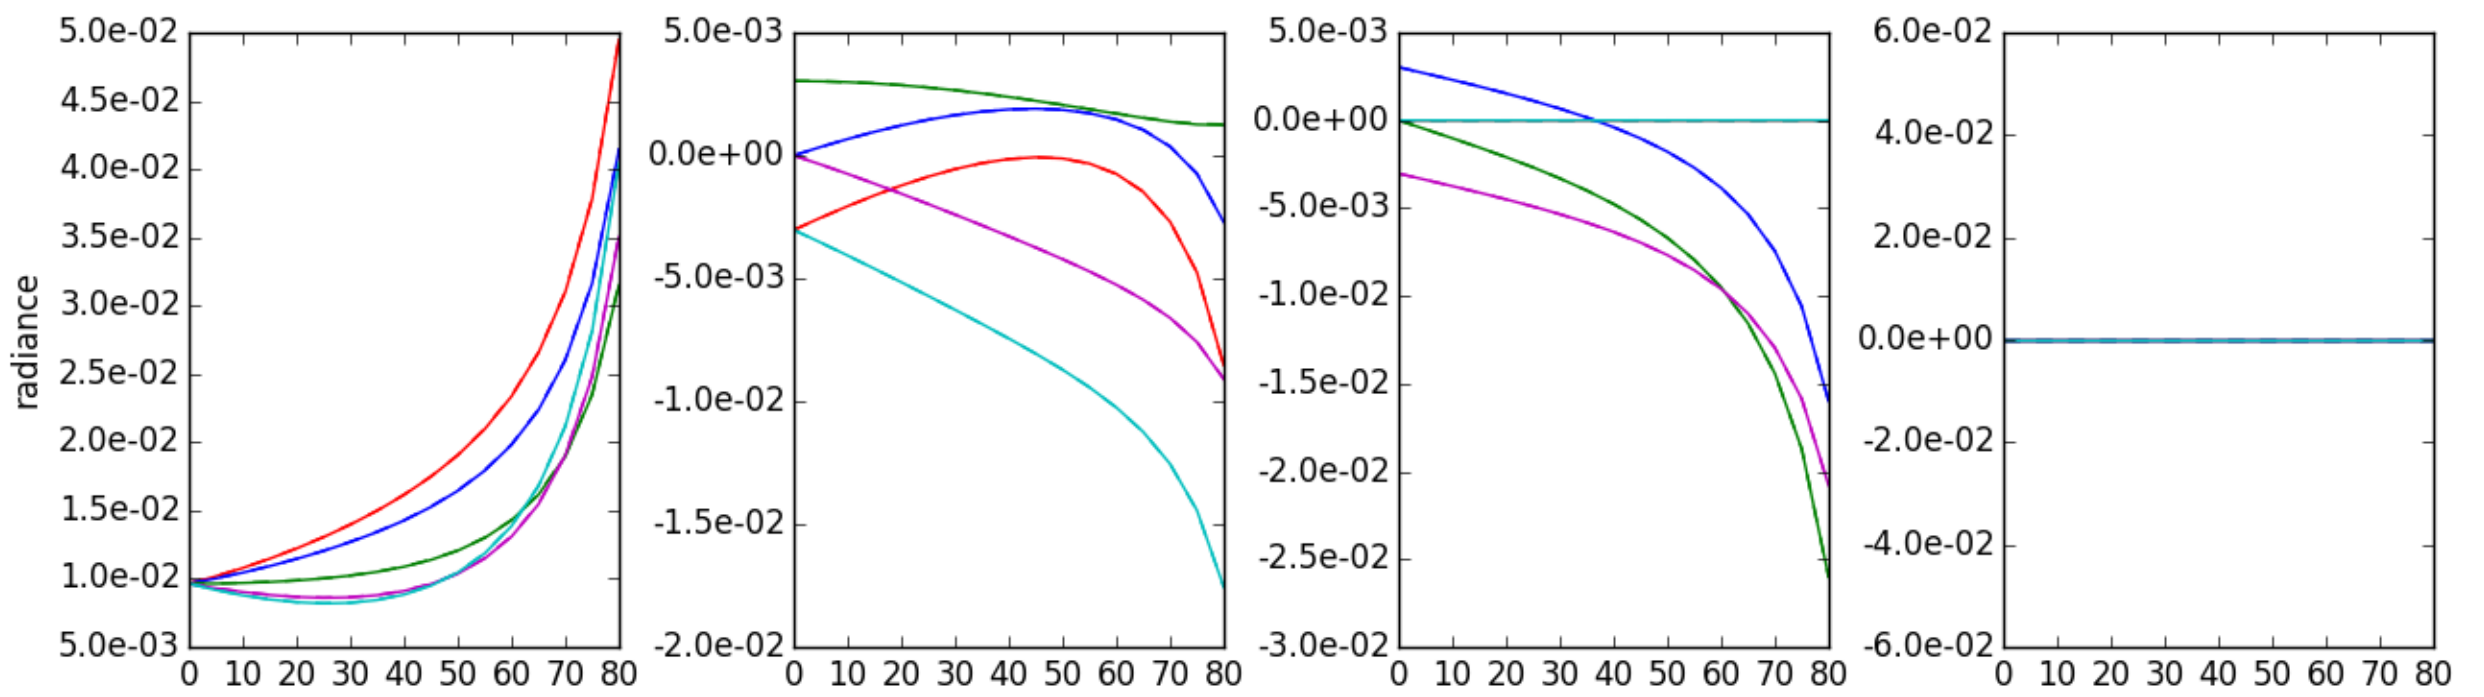

IPRT case A6, depol=0.03, altitude=0 km

MYSTIC: dashed lines TROPOS: solid lines
 — 0° — 45° — 90° — 135° — 180°

IPRT case A6, depol=0.03, altitude=1 km

MYSTIC: dashed lines TROPOS: solid lines
 — 0° — 45° — 90° — 135° — 180°