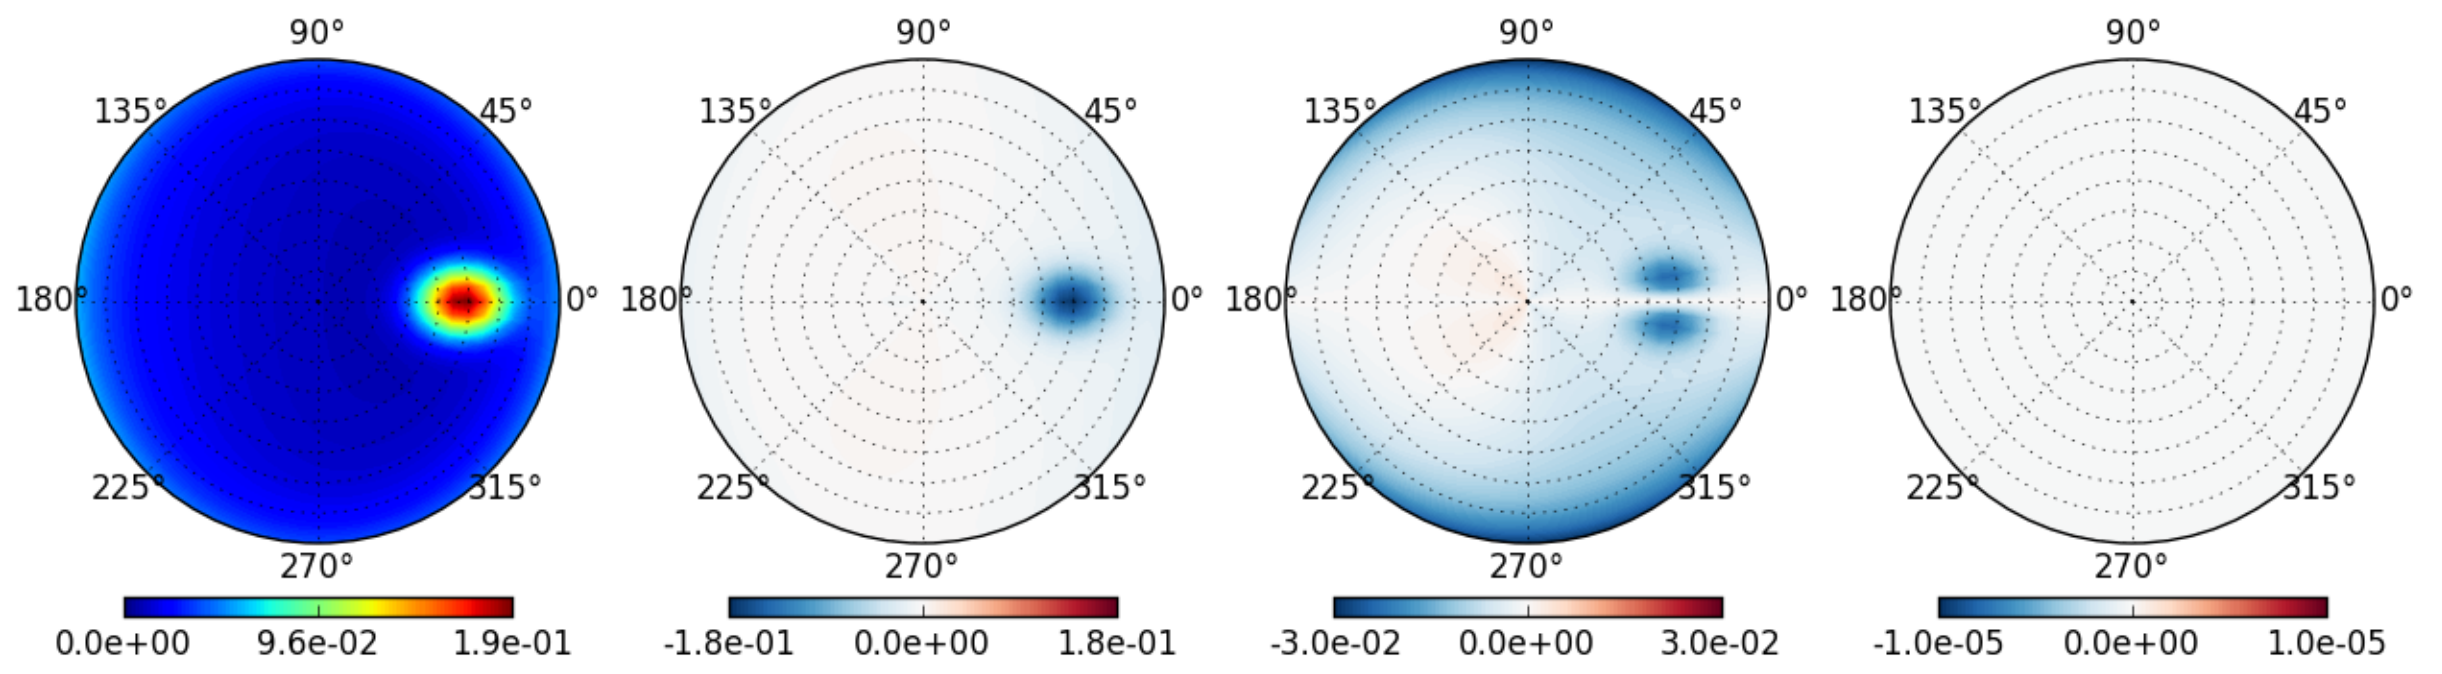

IPRT case A6, depol=0.03, altitude=0 km

MYSTIC: dashed lines TROPOS: solid lines
 — 0° — 45° — 90° — 135° — 180°

IPRT case A6, depol=0.03, altitude=1 km

MYSTIC: dashed lines TROPOS: solid lines
 — 0° — 45° — 90° — 135° — 180°