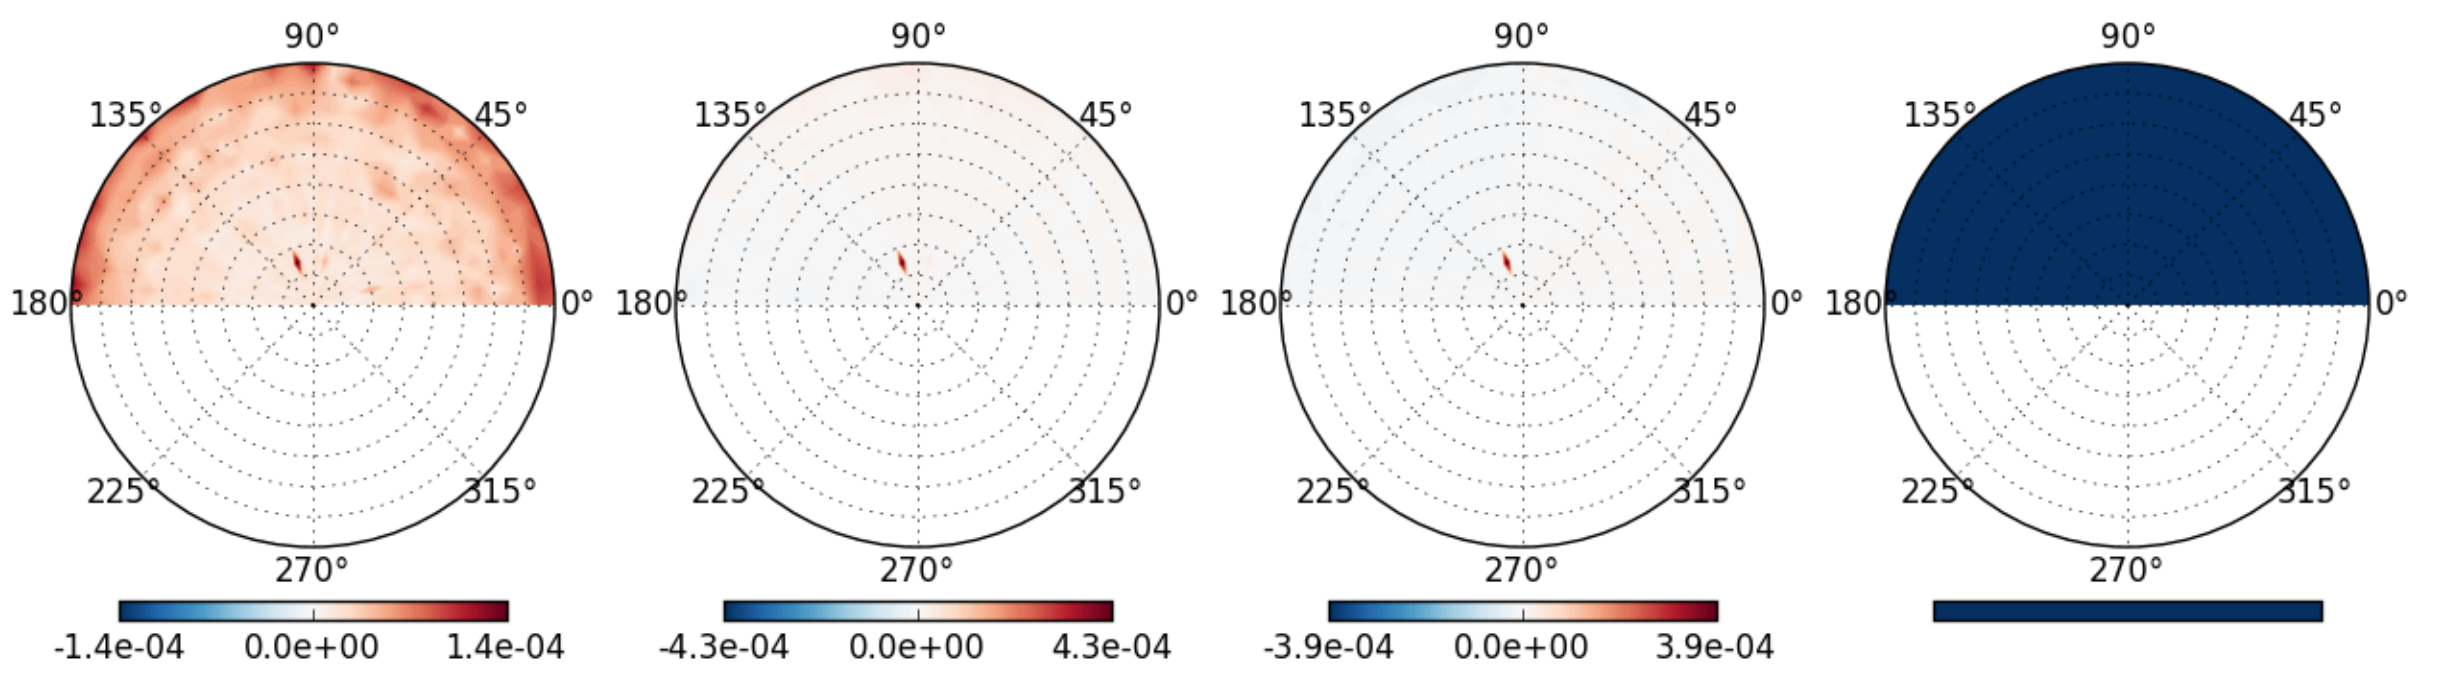

IPRT case A6, depol=0.03, altitude=0 km

MYSTIC: dashed lines TROPOS: solid lines
 — 0° — 45° — 90° — 135° — 180°

IPRT case A6, depol=0.03, altitude=1 km

MYSTIC: dashed lines TROPOS: solid lines
 — 0° — 45° — 90° — 135° — 180°