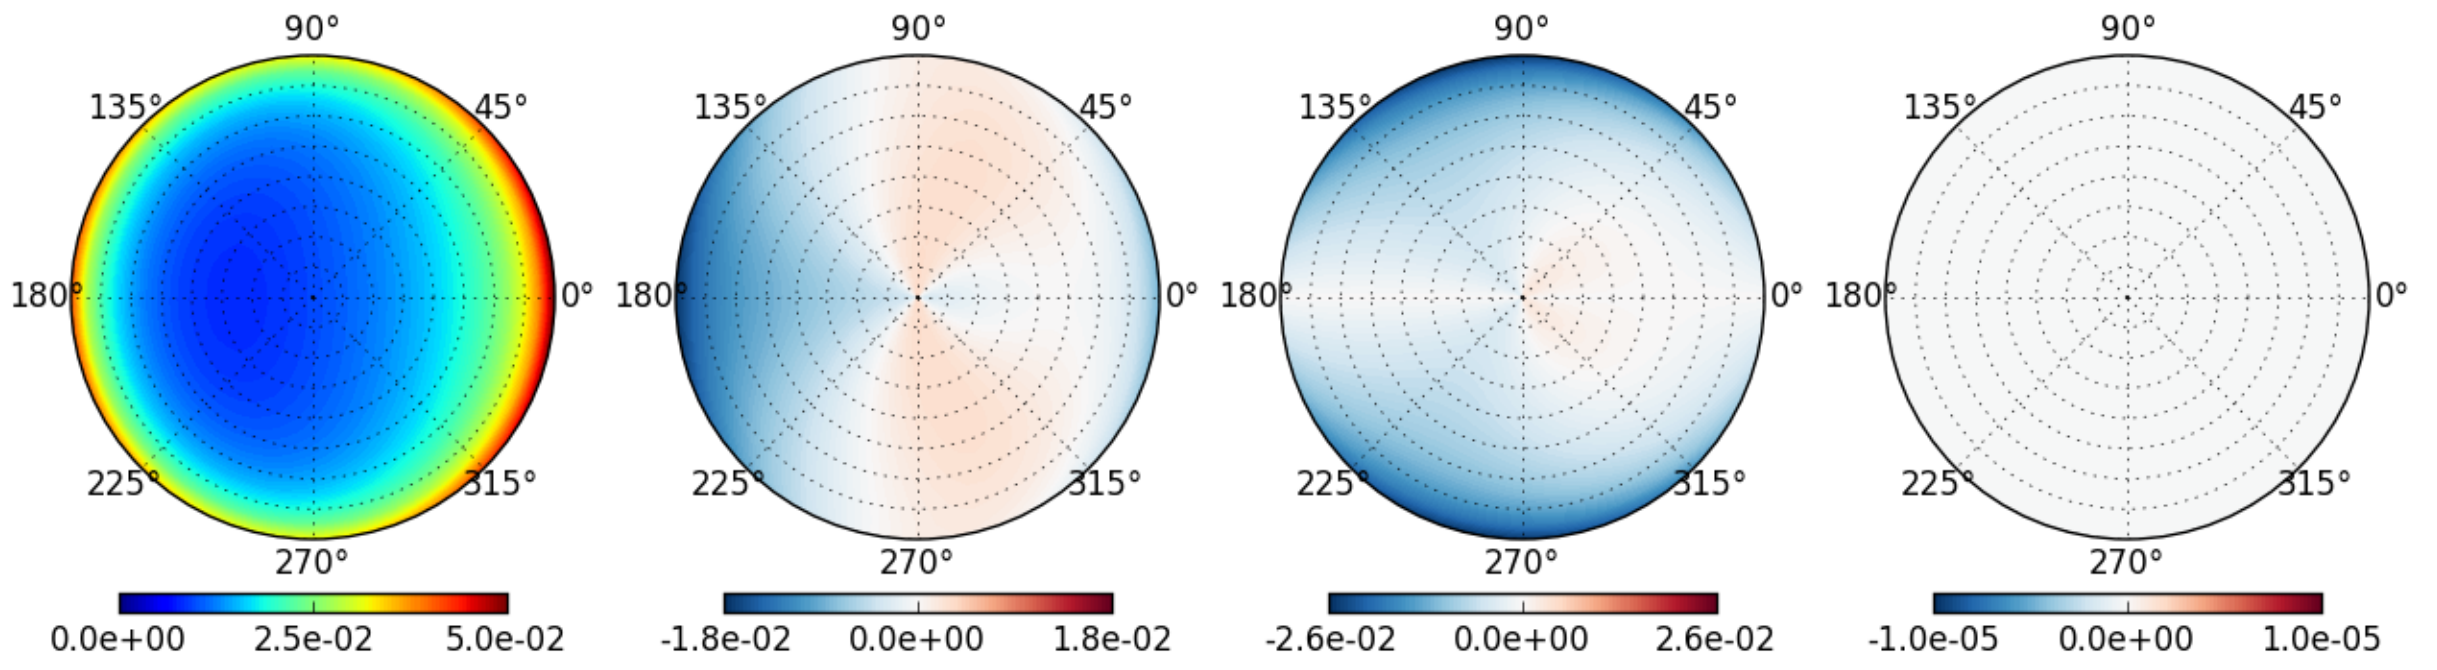

IPRT case A6, depol=0.03, altitude=0 km

MYSTIC: dashed lines TROPOS: solid lines
 — 0° — 45° — 90° — 135° — 180°

IPRT case A6, depol=0.03, altitude=1 km

MYSTIC: dashed lines TROPOS: solid lines
 — 0° — 45° — 90° — 135° — 180°