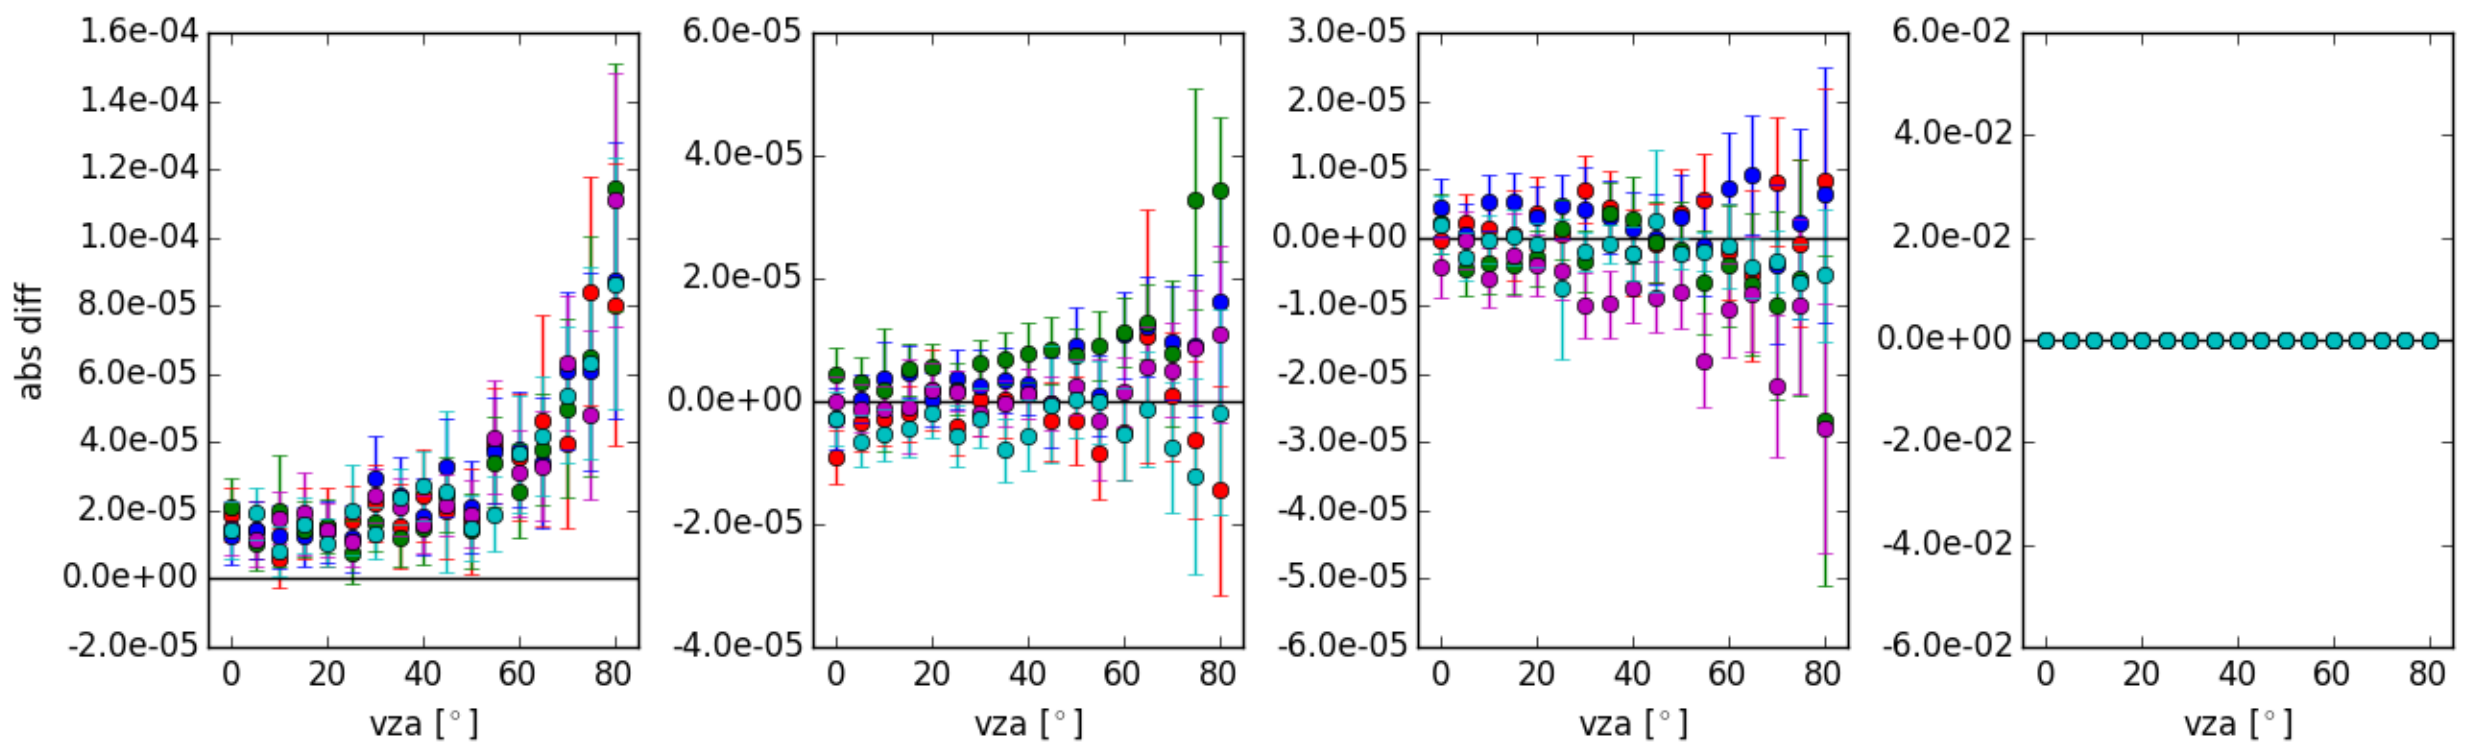

IPRT case A6, depol=0.03, altitude=0 km

MYSTIC: dashed lines TROPOS: solid lines
 — 0° — 45° — 90° — 135° — 180°

IPRT case A6, depol=0.03, altitude=1 km

MYSTIC: dashed lines TROPOS: solid lines
 — 0° — 45° — 90° — 135° — 180°