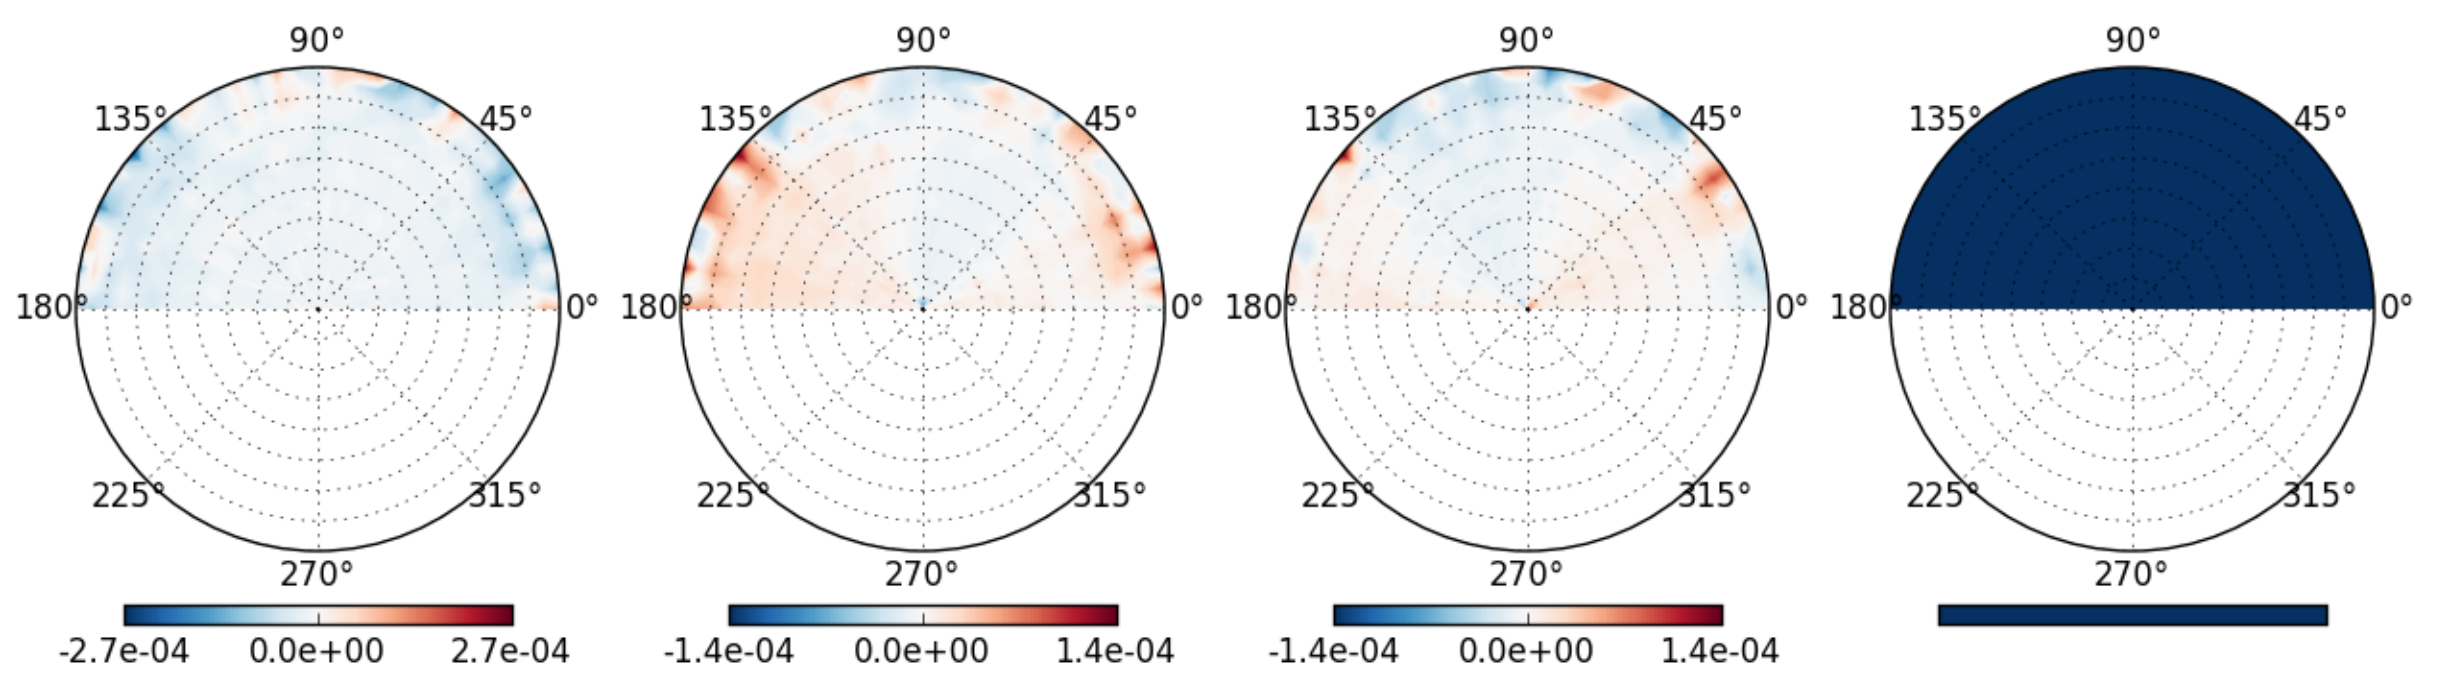

IPRT case A6, depol=0.03, altitude=0 km

MYSTIC: dashed lines TROPOS: solid lines
 — 0° — 45° — 90° — 135° — 180°

IPRT case A6, depol=0.03, altitude=1 km

MYSTIC: dashed lines TROPOS: solid lines
 — 0° — 45° — 90° — 135° — 180°